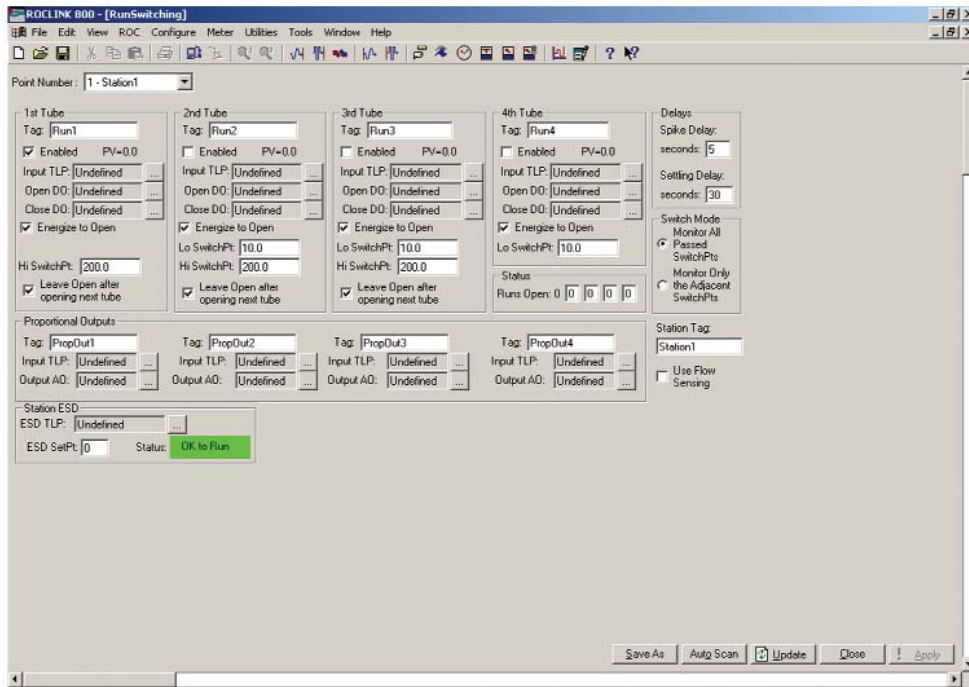

Delivering Solutions From the Wellhead to the Pilot Light

## EFM Applications and Run Switching

Patent Pending

- Simple to Use Interface with Drop Down Menus and Point Configuration
- Meter Run Switching and Valve Control
- ESD Control
- Proportional Output Mapping for Odorizers and Sampling
- Run Summing
- 16 Cause and 8 Effect Logic Mapping Screens for Quick Logic Implementation