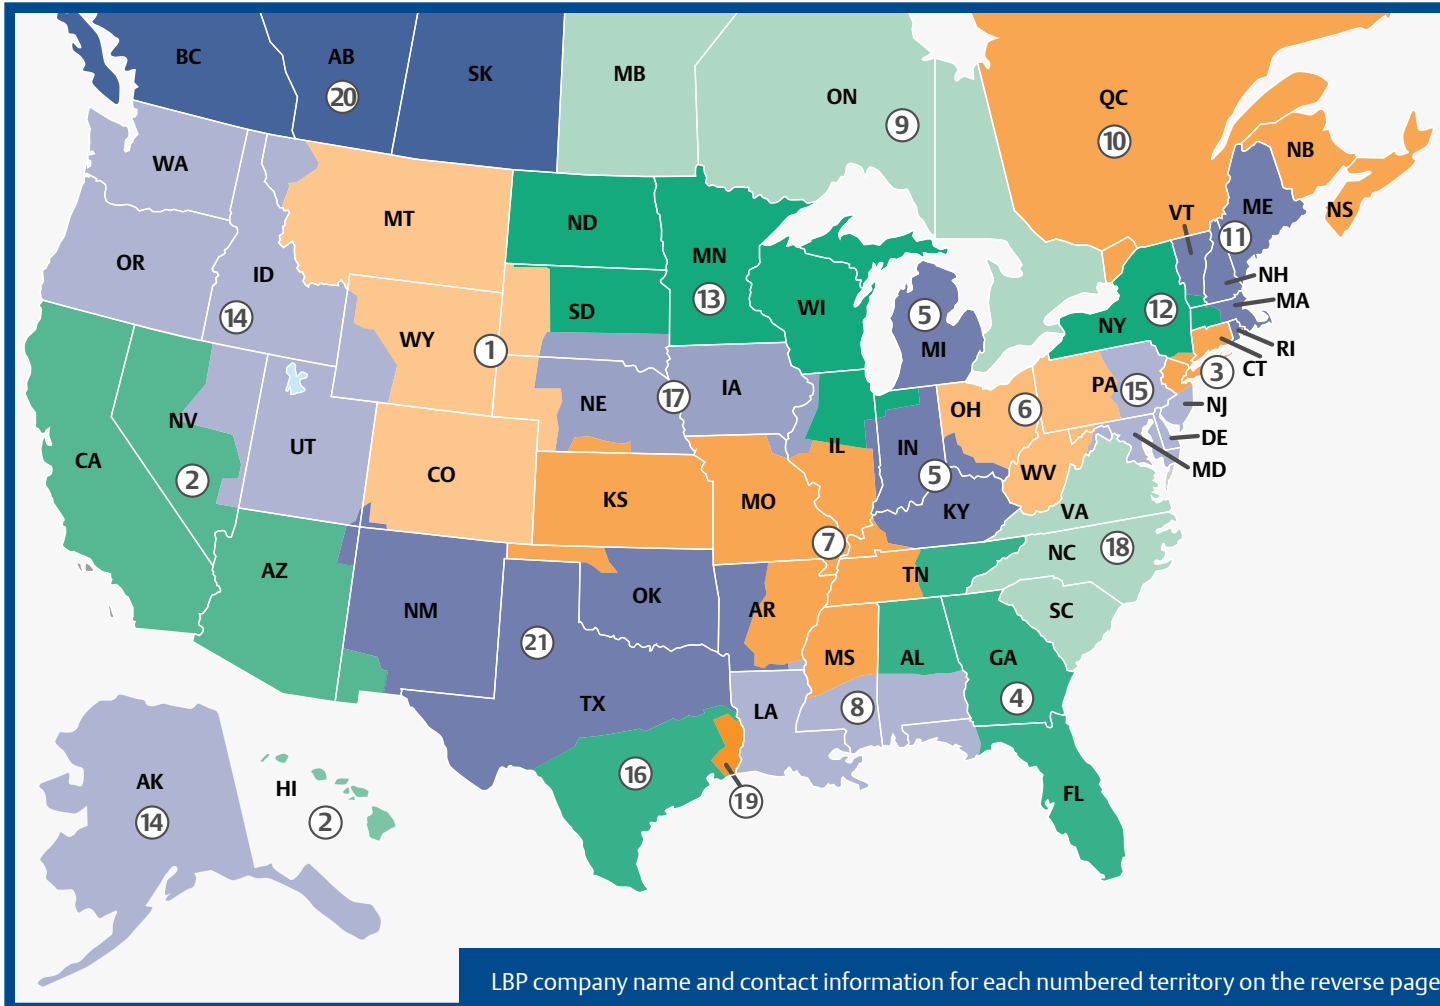

Emerson's Local Business Partner Organization

Emerson's Local Business Partners (LBPs) serve as the exclusive sales channel for many Emerson brands of equipment, including Fisher Flow Controls, Delta V Systems, Fisher Regulators, and Remote Automation products in the United States and Canada. Emerson has unique partnerships with their LBPs that connect customers with world-class solutions, superior technical expertise and lifecycle services. Emerson and the LBP Community have the expertise to address your toughest challenges.

Business Unit Global Headquarters

Emerson Process Management – Delta V

1100 W. Louis Henna Blvd +1 800 833 8314
 Building One
 Round Rock, TX 78681-7430
 United States

Emerson Process Management – Fisher Flow Controls